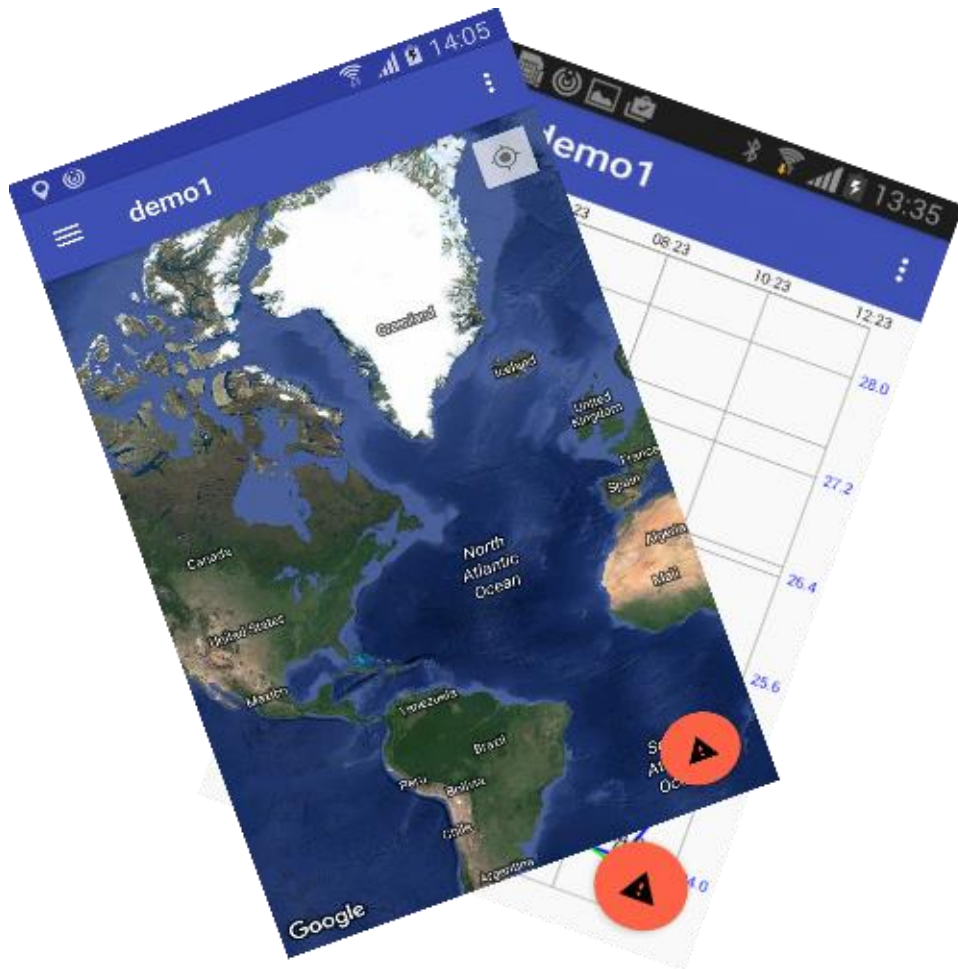

www.starcomgpsglobal.com

STARCOM
GPS Global Solutions